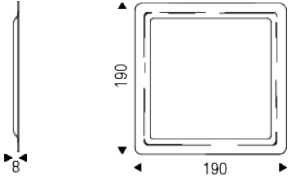

GLENN Magnum

Design: Philip Jackson

Dimension